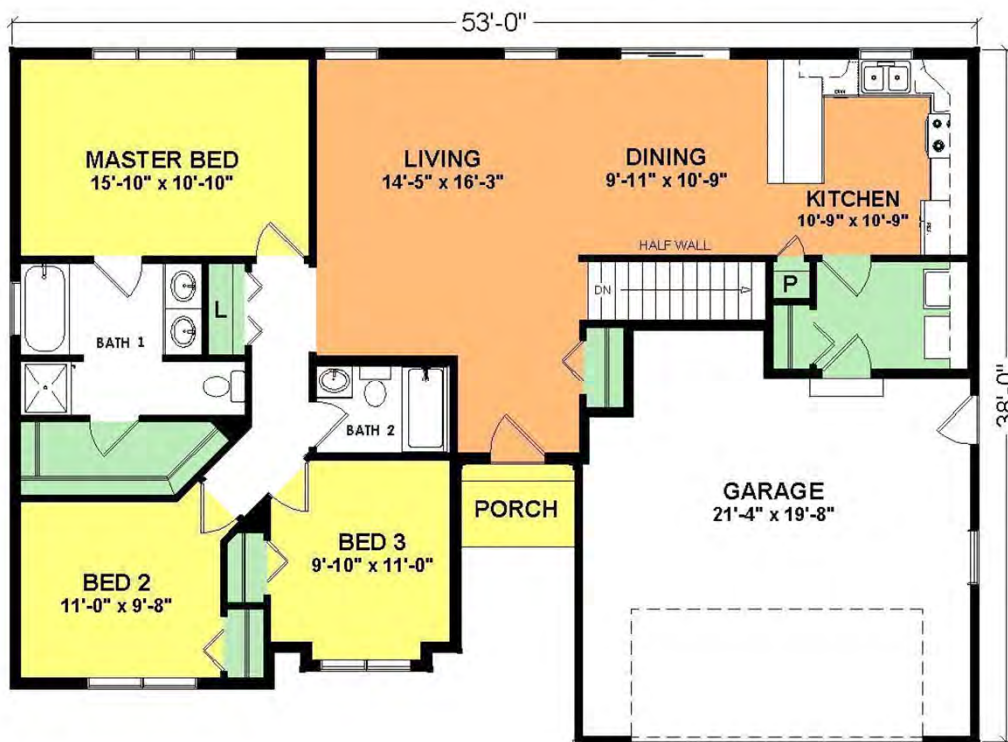

Raven

Model A750R

3 Bed, 2 Bath

Total: 1,378 Sq. Ft.

Woodcraft Homes

Building Dreams...One Home at a Time

W5175 State Rd 21, Necedah, WI | 877-288-7074 | www.WoodcraftHomesWi.com

*This plan may show options available and may not reflect the actual home detail.