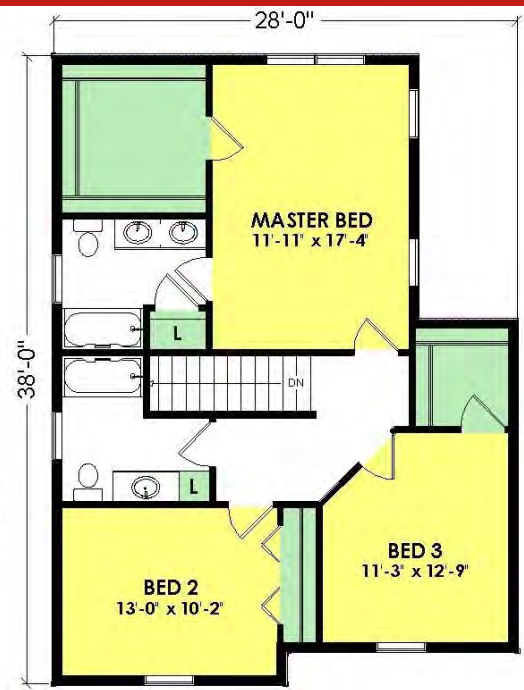

Ozark

Model A890T

3 Bed, 2.5 Bath

First Floor : 976 Sq. Ft.
Second Floor : 940 Sq. Ft.
Total: 1,916 Sq. Ft.

Woodcraft Homes

Building Dreams...One Home at a Time

W5175 State Rd 21, Necedah, WI | 877-288-7074 | www.WoodcraftHomesWi.com

12

*This plan may show options available and may not reflect the actual home detail.