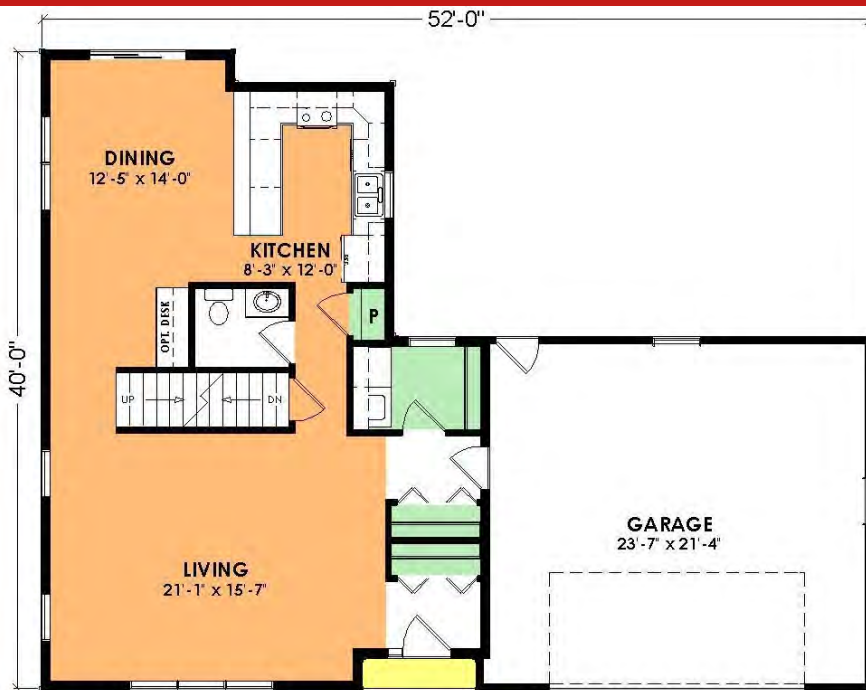

Ozark

Model A890T

3 Bed, 2.5 Bath

First Floor : 976 Sq. Ft.
Second Floor : 940 Sq. Ft.
Total: 1,916 Sq. Ft.

Woodcraft Homes

Building Dreams...One Home at a Time

W5175 State Rd 21, Necedah, WI | 877-288-7074 | www.WoodcraftHomesWi.com

12

*This plan may show options available and may not reflect the actual home detail.