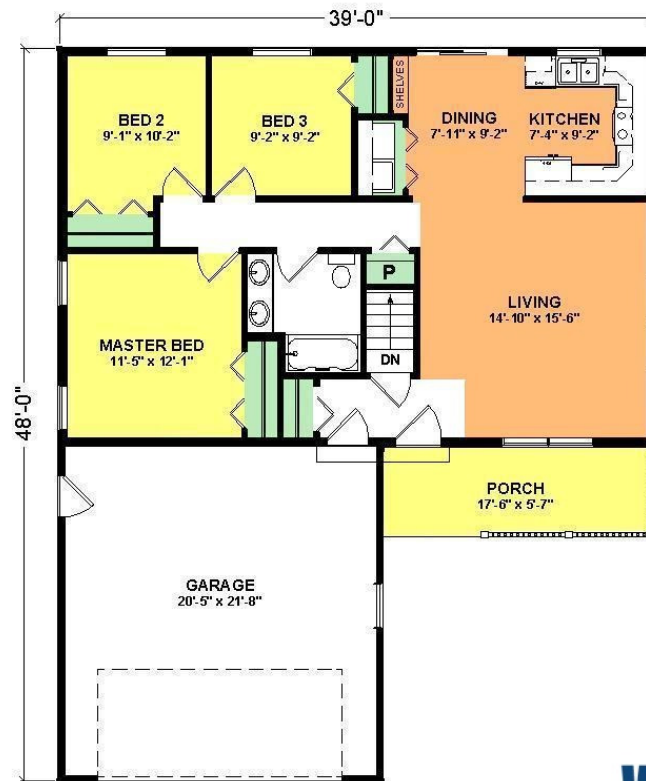

Lark Haven

Model A700R

3 Bed, 1 Bath

Total: 1,014 Sq. Ft.

Building Dreams...One Home at a Time

W5175 State Rd 21, Necedah, WI | 877-288-7074 | www.WoodcraftHomesWi.com

*This plan may show options available and may not reflect the actual home detail.