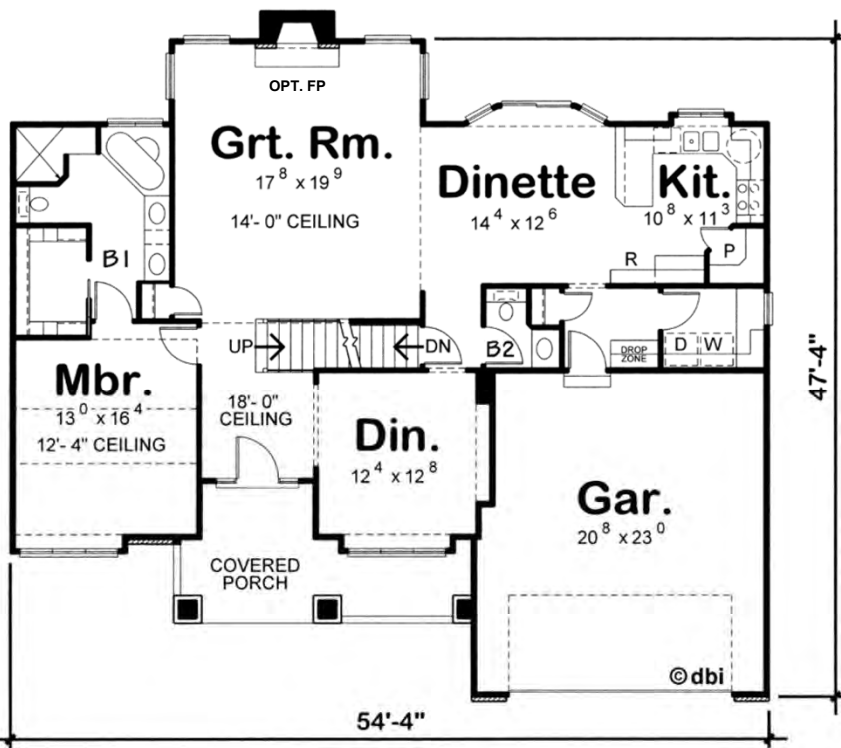

Flockhart Model E1770T

4 Bed, 2 1/2 Bath

First Floor: 1,501 Sq. Ft.
Second Floor: 732 Sq. Ft.
Total: 2,233 Sq. Ft.

Woodcraft Homes

Building Dreams...One Home at a Time

*This plan may show options available and may not reflect the actual home detail.