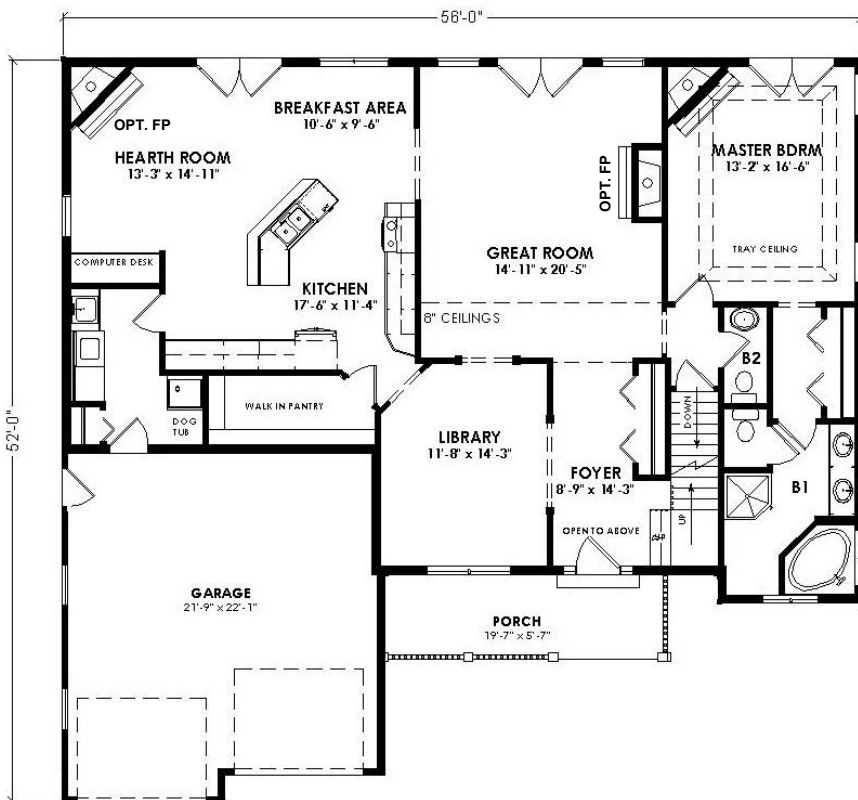

Markesan Model E1905T

3 Bed, 3 1/2 Bath

First Floor: 1,851 Sq. Ft.
 Second Floor: 972 Sq. Ft.
 Total: 2,823 Sq. Ft.

Woodcraft Homes

Building Dreams...One Home at a Time

*This plan may show options available and may not reflect the actual home detail.