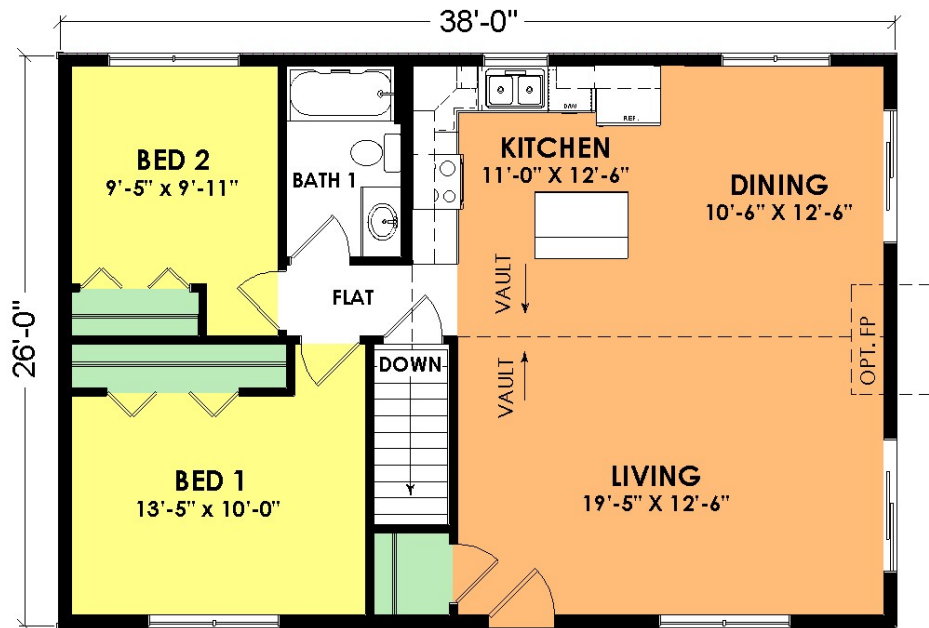

# Pinecraft

Model L5000R

2 Bed, 1 Bath

**Total: 988 Sq. Ft.**

**Woodcraft Homes**

*Building Dreams...One Home at a Time*

W5175 State Rd 21, Necedah, WI | 877-288-7074 | [www.WoodcraftHomesWi.com](http://www.WoodcraftHomesWi.com)