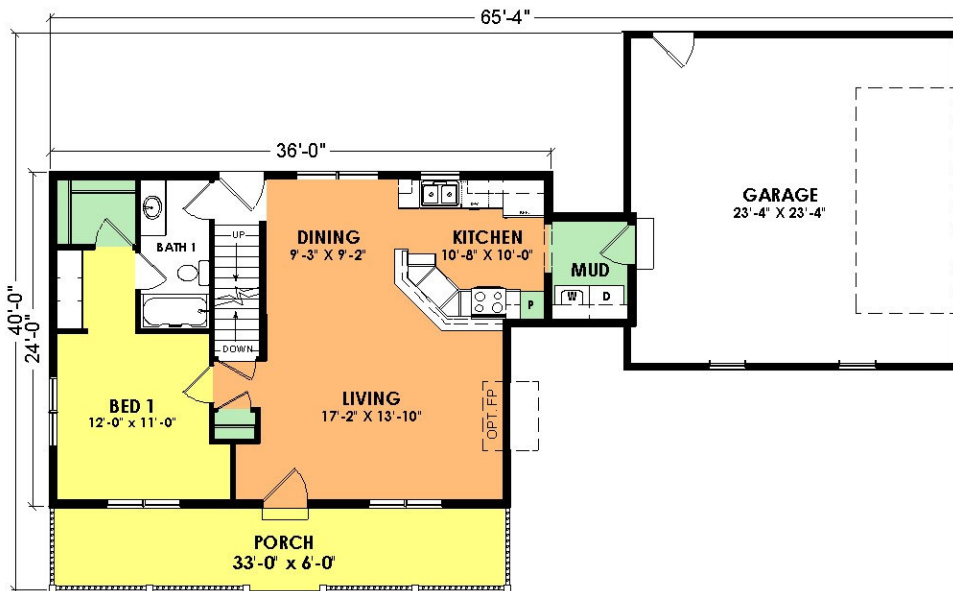

# Alder

Model L5250C

3 Bed, 2 Bath

**First Floor:** 873 Sq. Ft.  
**Second Floor:** 489 Sq. Ft.  
**Total:** 1,362 Sq. Ft.

*Building Dreams...One Home at a Time*

W5175 State Rd 21, Necedah, WI | 877-288-7074 | [www.WoodcraftHomesWi.com](http://www.WoodcraftHomesWi.com)