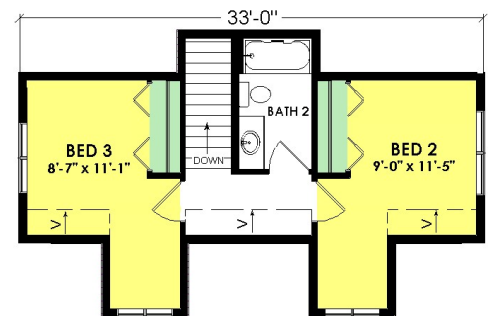

# Alder

Model L5250C

3 Bed, 2 Bath

**First Floor:** 873 Sq. Ft.  
**Second Floor:** 489 Sq. Ft.  
**Total:** 1,362 Sq. Ft.

*Building Dreams...One Home at a Time*

W5175 State Rd 21, Necedah, WI | 877-288-7074 | [www.WoodcraftHomesWi.com](http://www.WoodcraftHomesWi.com)