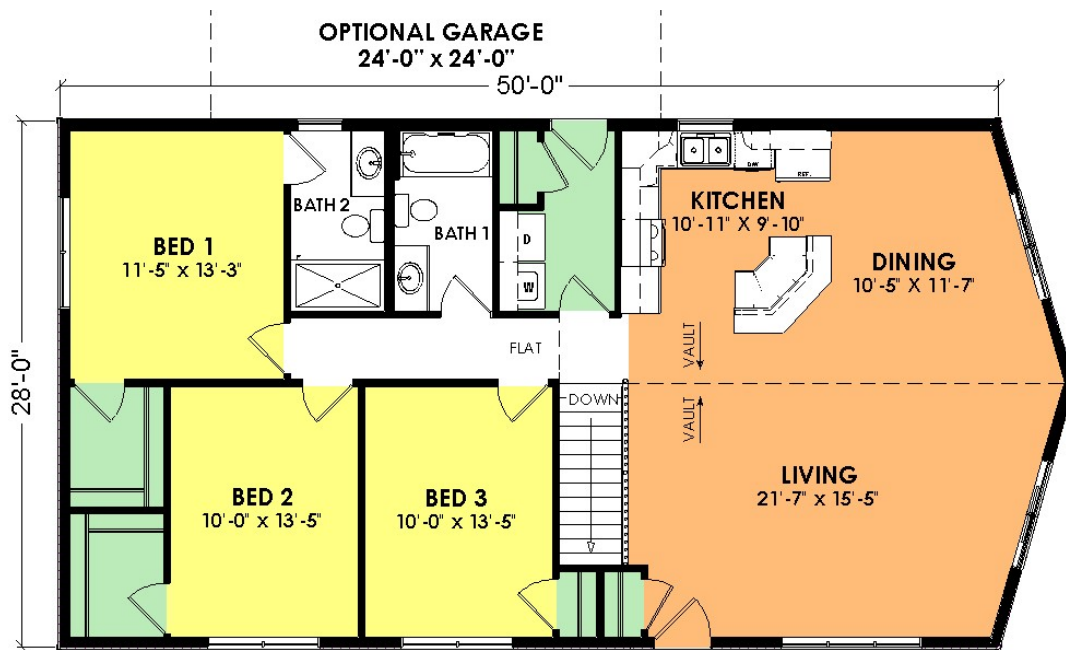

Brookview II

Model L5300R

3 Bed, 1 3/4 Bath

Total:

1,456 Sq. Ft.

Woodcraft Homes

Building Dreams...One Home at a Time

W5175 State Rd 21, Necedah, WI | 877-288-7074 | www.WoodcraftHomesWi.com