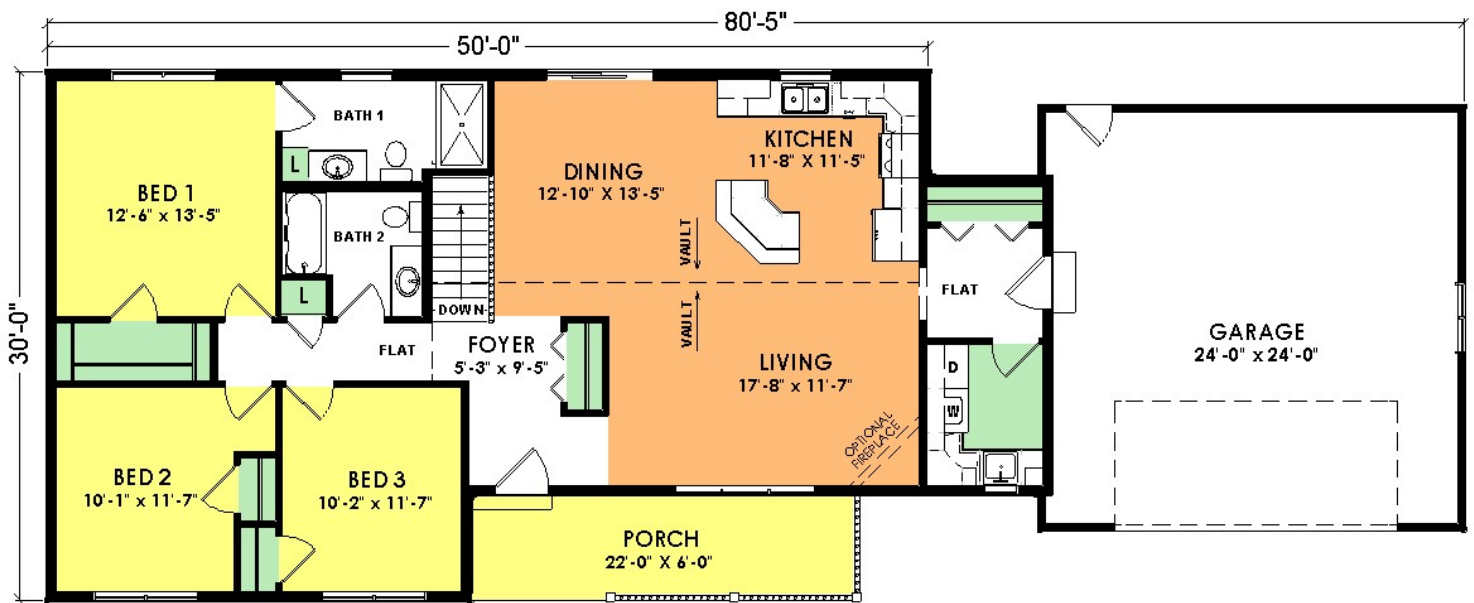

Spanish Oak II

Model L5400R

3 Bed, 1 3/4 Bath

Total: 1,470 Sq. Ft.

Woodcraft Homes

Building Dreams...One Home at a Time

W5175 State Rd 21, Necedah, WI | 877-288-7074 | www.WoodcraftHomesWi.com

*This plan may show options available and may not reflect the actual home detail. © Copyright Woodcraft Quality Homes, Inc. All Rights Reserved.