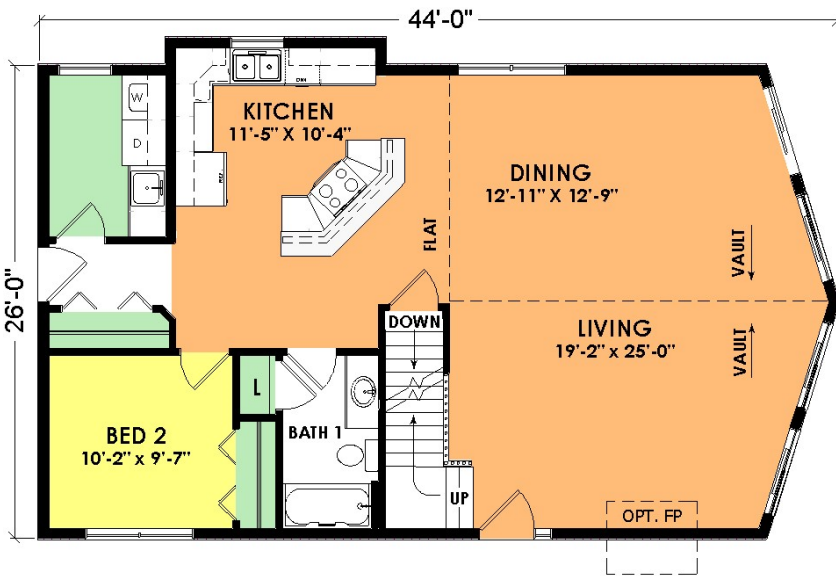

Castle Pointe

Model L5650T

2 Bed, 2 Bath

Building Dreams...One Home at a Time

First Floor: 1,110 Sq. Ft.
Second Floor: 585 Sq. Ft.
Total: 1,682 Sq. Ft.

W5175 State Rd 21, Necedah, WI | 877-288-7074 | www.WoodcraftHomesWi.com