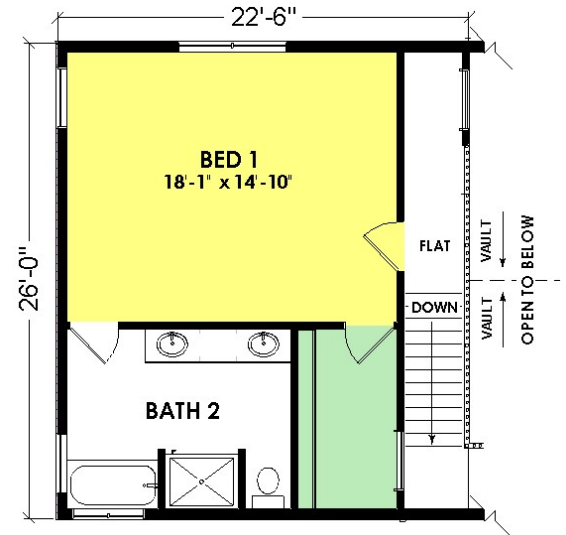

Castle Pointe

Model L5650T

2 Bed, 2 Bath

Building Dreams...One Home at a Time

First Floor: 1,110 Sq. Ft.
Second Floor: 585 Sq. Ft.
Total: 1,682 Sq. Ft.

W5175 State Rd 21, Necedah, WI | 877-288-7074 | www.WoodcraftHomesWi.com