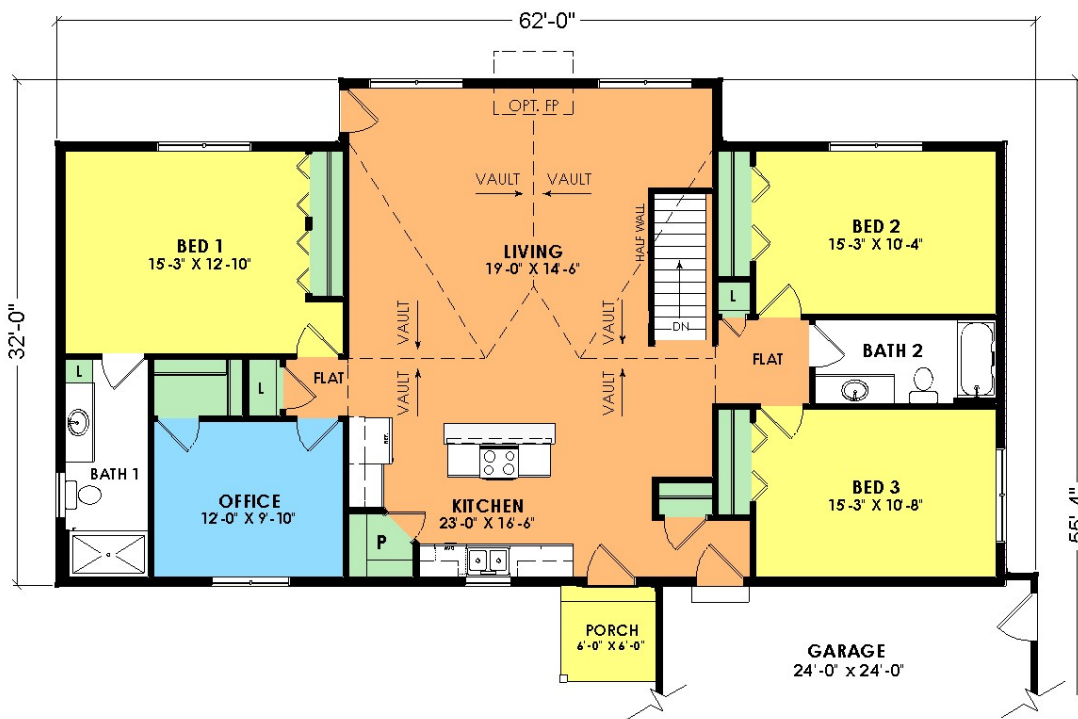

Redwood

Model L5700R

3 Bed, 1 3/4 Bath

Total: **1,776 Sq. Ft.**

Woodcraft Homes

Building Dreams...One Home at a Time

W5175 State Rd 21, Necedah, WI | 877-288-7074 | www.WoodcraftHomesWi.com

*This plan may show options available and may not reflect the actual home detail. © Copyright Woodcraft Quality Homes, Inc. All Rights Reserved.