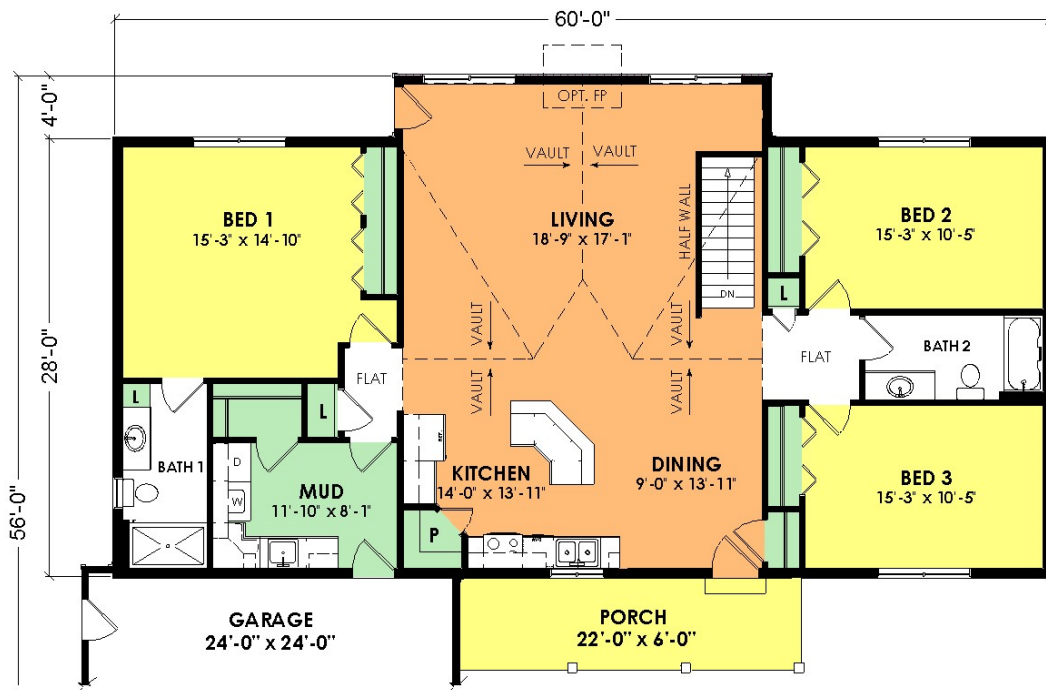

# Maple

Model L5710R

3 Bed, 1 3/4 Bath

**Total: 1,776 Sq. Ft.**

**Woodcraft Homes**

*Building Dreams...One Home at a Time*

W5175 State Rd 21, Necedah, WI | 877-288-7074 | [www.WoodcraftHomesWi.com](http://www.WoodcraftHomesWi.com)