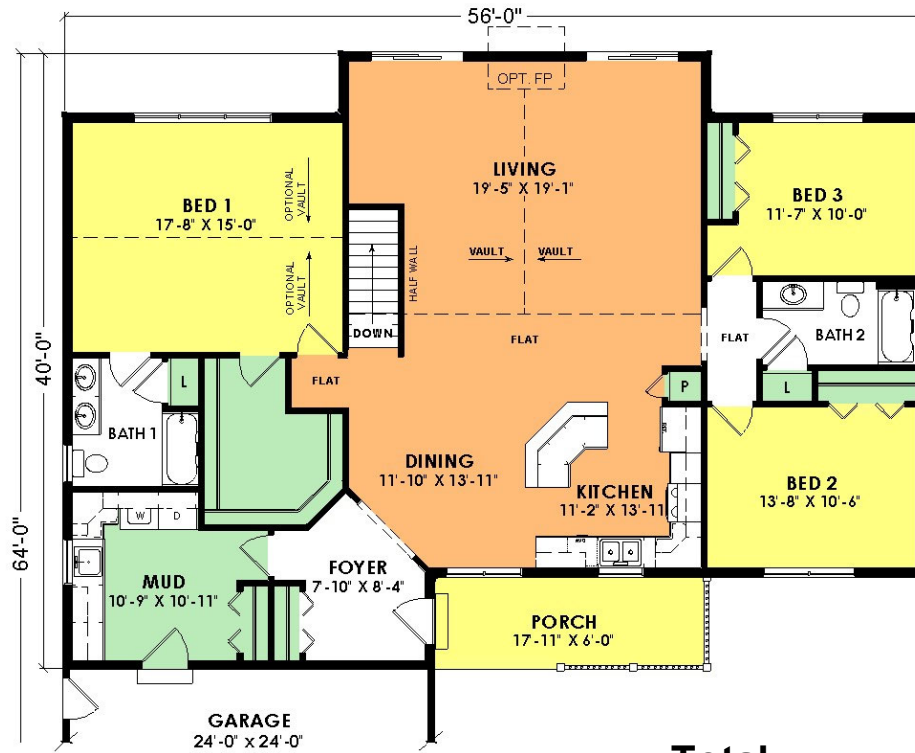

White Cedar

Model L5750R

3 Bed, 2 Bath

Total: 1,920 Sq. Ft.

Woodcraft Homes

Building Dreams...One Home at a Time

W5175 State Rd 21, Necedah, WI | 877-288-7074 | www.WoodcraftHomesWi.com

*This plan may show options available and may not reflect the actual home detail. © Copyright Woodcraft Quality Homes, Inc. All Rights Reserved