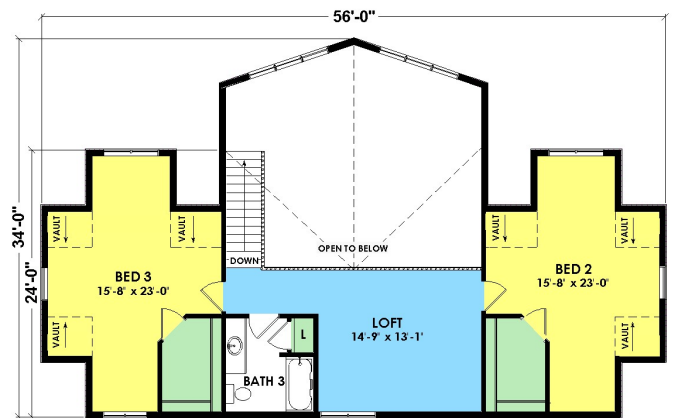

Blue Ash

Model L6000T

3 Bed, 2 1/2 Bath

First Floor: 1,523 Sq. Ft.
Second Floor: 1,013 Sq. Ft.
Total: 2,536 Sq. Ft.

Woodcraft Homes

Building Dreams...One Home at a Time

W5175 State Rd 21, Necedah, WI | 877-288-7074 | www.WoodcraftHomesWi.com