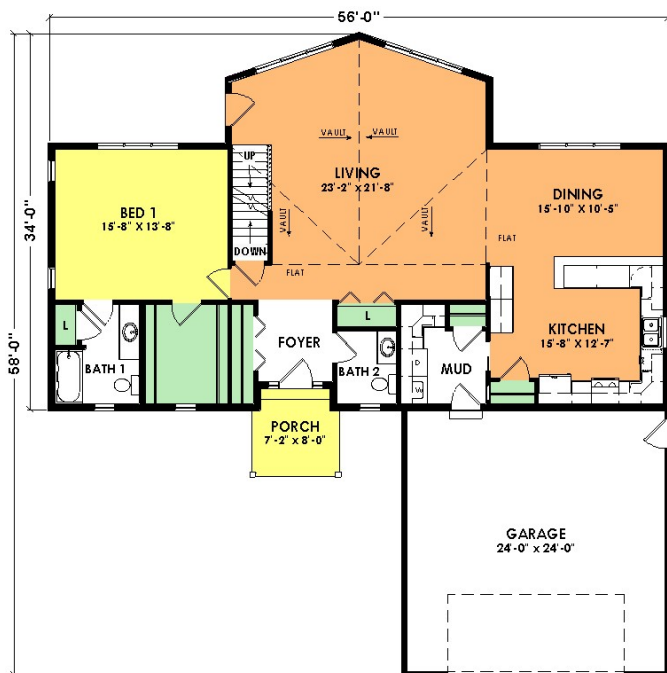

Blue Ash

Model L6000T

3 Bed, 2 1/2 Bath

First Floor: 1,523 Sq. Ft.
Second Floor: 1,013 Sq. Ft.
Total: 2,536 Sq. Ft.

Woodcraft Homes

Building Dreams...One Home at a Time

W5175 State Rd 21, Necedah, WI | 877-288-7074 | www.WoodcraftHomesWi.com