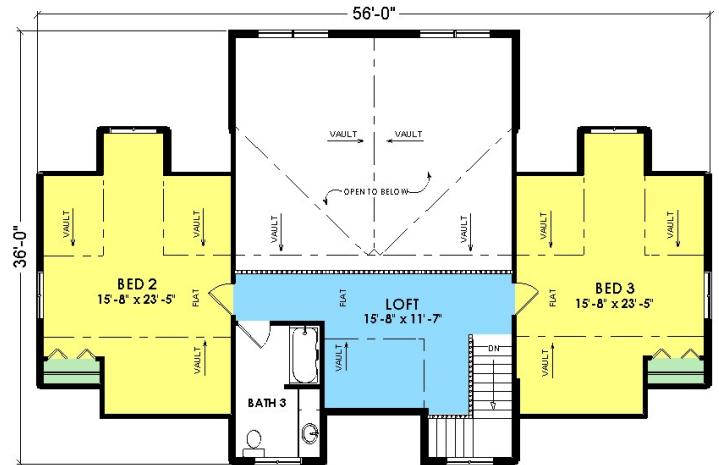

# Buckeye

Model L6100T

3 Bed, 2 1/2 Bath

**First Floor:** 1,760 Sq. Ft.  
**Second Floor:** 1,023 Sq. Ft.  
**Total:** 2,783 Sq. Ft.

**Woodcraft Homes**

*Building Dreams...One Home at a Time*

W5175 State Rd 21, Necedah, WI | 877-288-7074 | [www.WoodcraftHomesWi.com](http://www.WoodcraftHomesWi.com)