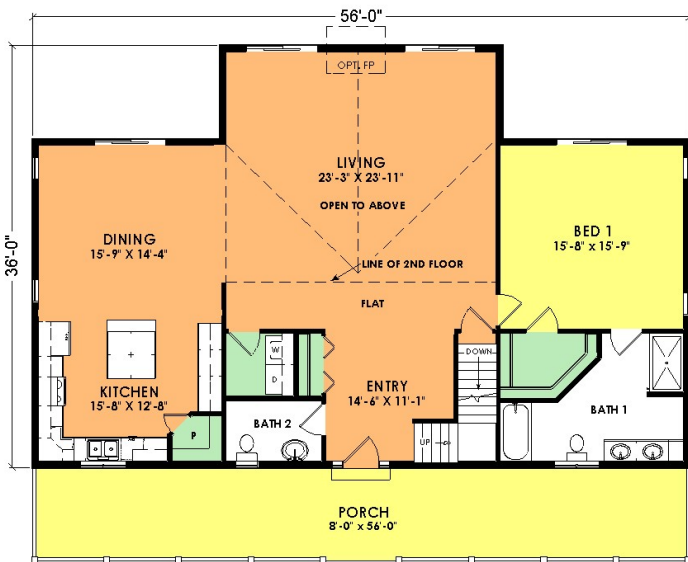

# Buckeye

Model L6100T

3 Bed, 2 1/2 Bath

**First Floor:** 1,760 Sq. Ft.  
**Second Floor:** 1,023 Sq. Ft.  
**Total:** 2,783 Sq. Ft.

**Woodcraft Homes**

*Building Dreams...One Home at a Time*

W5175 State Rd 21, Necedah, WI | 877-288-7074 | [www.WoodcraftHomesWi.com](http://www.WoodcraftHomesWi.com)