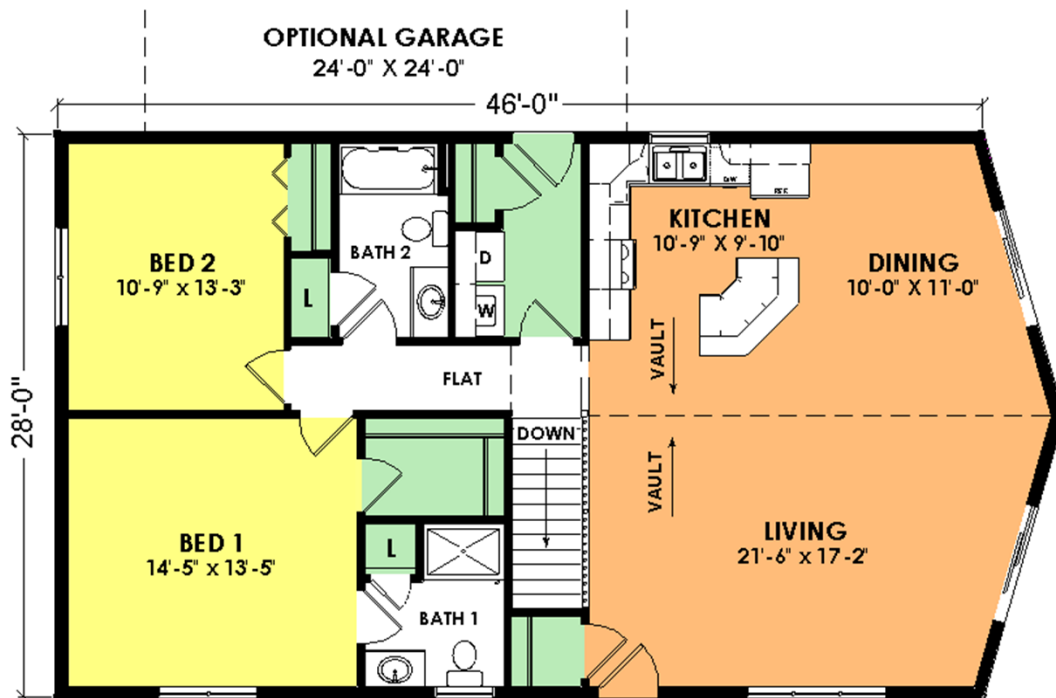

Brookview

Model L5150R

2 Bed, 1 3/4 Bath

Total: **1,344 Sq. Ft.**

Woodcraft Homes

Building Dreams...One Home at a Time

W5175 State Rd 21, Necedah, WI | 877-288-7074 | www.WoodcraftHomesWi.com

*This plan may show options available and may not reflect the actual home detail. © Copyright Woodcraft Quality Homes, Inc. All Rights Reserved.