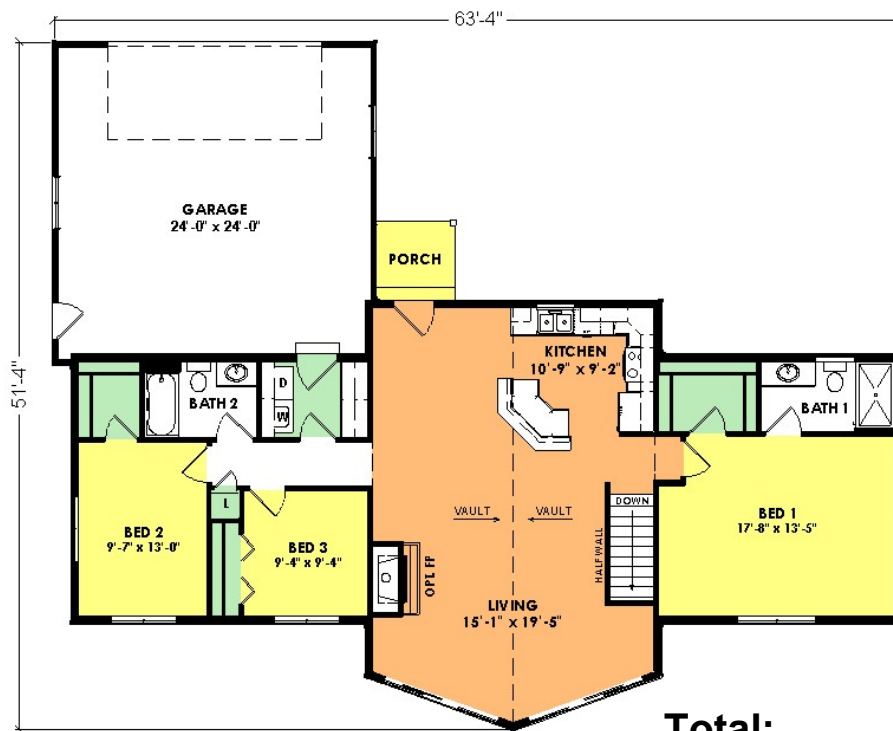

Birch

Model L5360R

3 Bed, 1 3/4 Bath

Total: 1,460 Sq. Ft.

Woodcraft Homes

Building Dreams...One Home at a Time

W5175 State Rd 21, Necedah, WI | 877-288-7074 | www.WoodcraftHomesWi.com

*This plan may show options available and may not reflect the actual home detail. © Copyright Woodcraft Quality Homes, Inc. All Rights Reserved