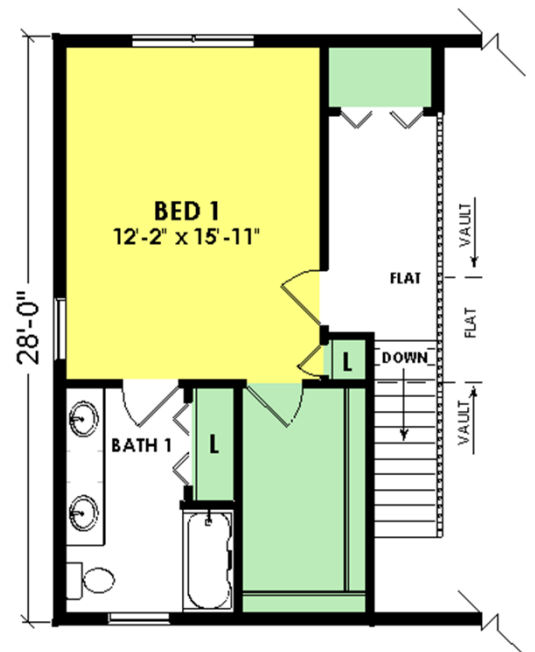

White Elm

Model L5450T

3 Bed, 2 Bath

First Floor: 1,008 Sq. Ft.
Second Floor: 497 Sq. Ft.
Total: 1,505 Sq. Ft.

Building Dreams...One Home at a Time

W5175 State Rd 21, Necedah, WI | 877-288-7074 | www.WoodcraftHomesWi.com