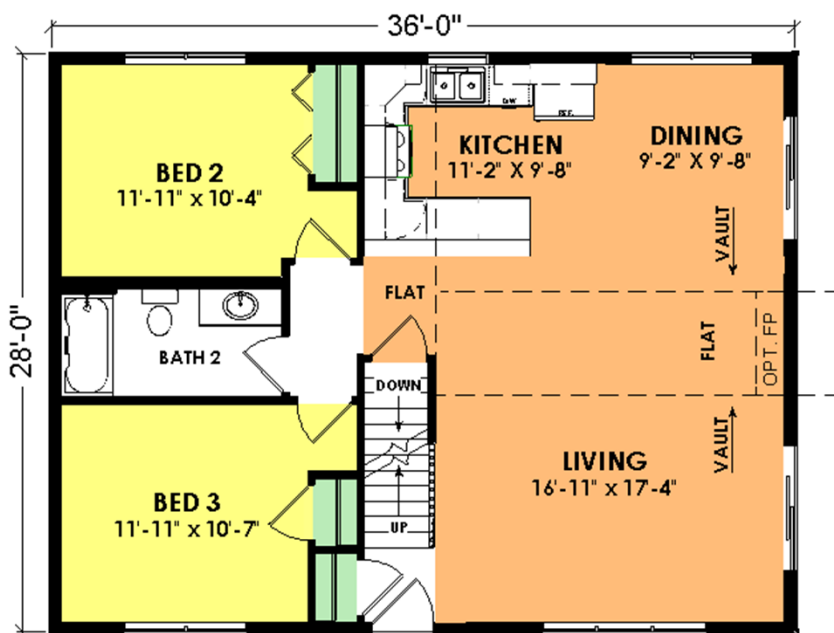

White Elm

Model L5450T

3 Bed, 2 Bath

First Floor: 1,008 Sq. Ft.
Second Floor: 497 Sq. Ft.
Total: 1,505 Sq. Ft.

Building Dreams...One Home at a Time

W5175 State Rd 21, Necedah, WI | 877-288-7074 | www.WoodcraftHomesWi.com