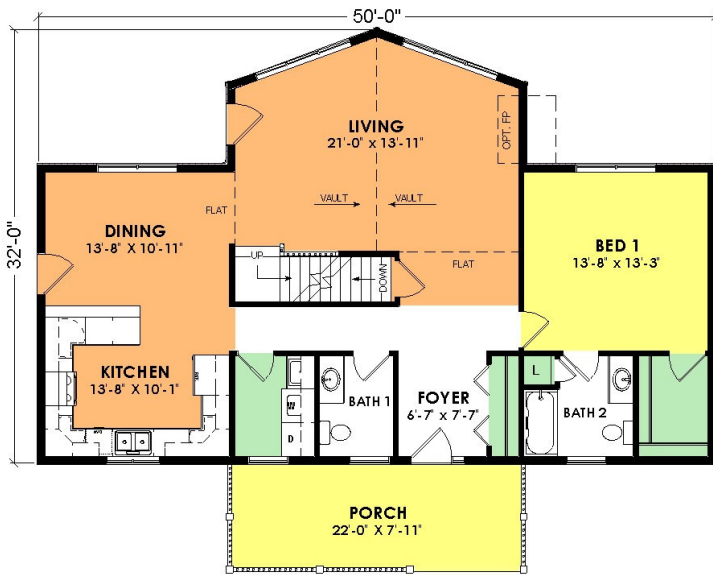

Chestnut

Model L5850T

3 Bed, 2 1/2 Bath

Building Dreams...One Home at a Time

First Floor: 1,276 Sq. Ft.
Second Floor: 772 Sq. Ft.
Total: 2,048 Sq. Ft.

W5175 State Rd 21, Necedah, WI | 877-288-7074 | www.WoodcraftHomesWi.com