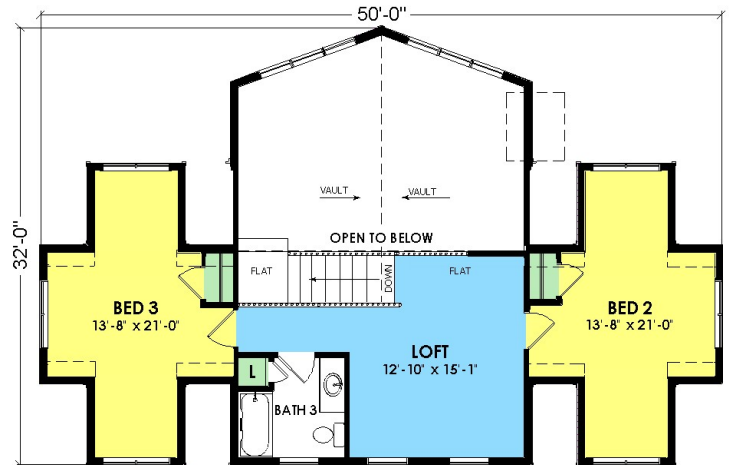

Chestnut

Model L5850T

3 Bed, 2 1/2 Bath

Building Dreams...One Home at a Time

First Floor: 1,276 Sq. Ft.
Second Floor: 772 Sq. Ft.
Total: 2,048 Sq. Ft.

W5175 State Rd 21, Necedah, WI | 877-288-7074 | www.WoodcraftHomesWi.com